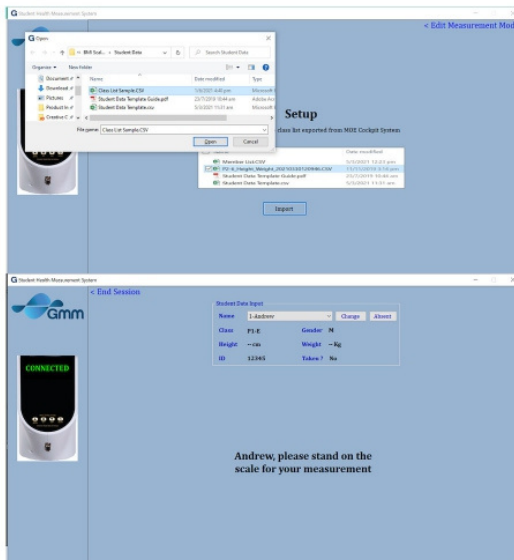

GMM-H08A Body BMI Scale

Track your health in one scale

DESCRIPTION

- Body BMI scale utilizing ultrasonic to detect weight, height, and BMI
- Foldable with wheels, convenient to move
- Uses **software*** via PC to display body measurements
- Equipped with a thermal printer to print body measurements
- Applicable for schools, hospitals, and gyms

H08A Body BMI Scale

Software via PC

SOFTWARE*

- Using RS232 cable as a communication medium between PC to scale, to run software
- Displays body measurements
- Data retrieved from software can be uploaded to microsoft excel for tracking

FEATURES

- LCD display
- Weight measuring range: **3 - 200 kg** (division: round off to nearest 50g)
- Height measuring range: **30 - 210 cm**
- Power: 6V 2A DC power adaptor
- Customized software
- RS232 "scale-to-PC" communication cable
- Thermal printer
- Tempered glass weight base